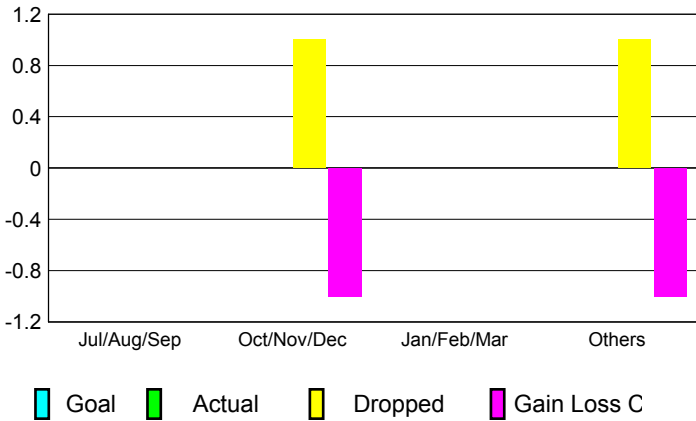

GMT: **Andre Nimchuk**

Location: **BRITISH COLUMBIA**

GMT CA: **2**

CLUBS

Month	New Club Goal	Actual New Clubs	Actual Dropped Clubs	Gain/Loss of Clubs
2012-2013				
Jul/Aug/Sep		0	0	0
Oct/Nov/Dec		0	1	-1
Jan/Feb/Mar		0	0	0
Apr/May/June		0	1	-1
Totals		0	2	-2

Club Results 2012-2013
Goal, New, Dropped, Gain/Loss

YTD Status Quo Clubs 2012-2013

Status Quo Clubs Compared to Status Quo Members

Club Gain/Loss 2012-2013

MEMBERSHIP

Month	Net Memb Goal	Actual New Memb	Actual Dropped Memb	Gain/Loss of Memb
2012-2013				
Jul/Aug/Sep		9	38	-29
Oct/Nov/Dec		21	40	-19
Jan/Feb/Mar		16	10	6
Apr/May/June		15	39	-24
Totals		61	127	-66

Membership Results 2012-2013
Goal, New, Dropped, Gain/Loss

Gender Comparison 2012-2013

Membership Gain/Loss 2012-2013

GMT: **Andre Nimchuk**

Location: **WASHINGTON**

GMT CA: **2**

CLUBS

Month	New Club Goal	Actual New Clubs	Actual Dropped Clubs	Gain/Loss of Clubs
2012-2013				
Jul/Aug/Sep		0	0	0
Oct/Nov/Dec		0	0	0
Jan/Feb/Mar		0	0	0
Apr/May/June		0	0	0
Totals		0	0	0