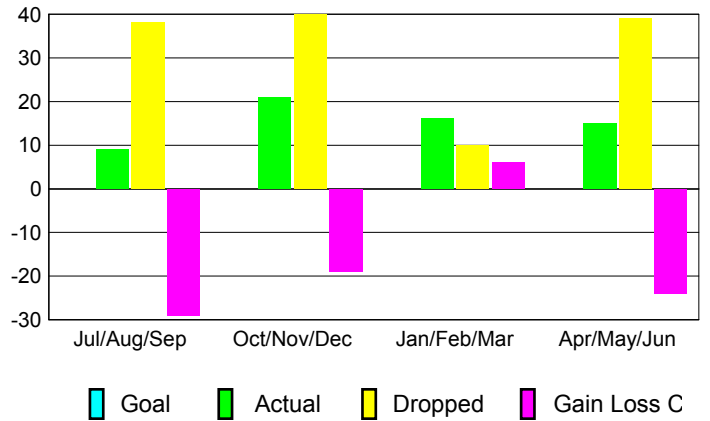

GMT: **Andre Nimchuk**

Location: **BRITISH COLUMBIA**

GMT CA: **2**

CLUBS

Month	New Club Goal	Actual New Clubs	Actual Dropped Clubs	Gain/Loss of Clubs
2012-2013				
Jul/Aug/Sep		0	0	0
Oct/Nov/Dec		0	1	-1
Jan/Feb/Mar		0	0	0
Apr/May/June		0	1	-1
Totals		0	2	-2

Club Results 2012-2013
Goal, New, Dropped, Gain/Loss

YTD Status Quo Clubs 2012-2013

Status Quo Clubs Compared to Status Quo Members

Club Gain/Loss 2012-2013

MEMBERSHIP

Month	Net Memb Goal	Actual New Memb	Actual Dropped Memb	Gain/Loss of Memb
2012-2013				
Jul/Aug/Sep		9	38	-29
Oct/Nov/Dec		21	40	-19
Jan/Feb/Mar		16	10	6
Apr/May/June		15	39	-24
Totals		61	127	-66

Membership Results 2012-2013
Goal, New, Dropped, Gain/Loss

Gender Comparison 2012-2013

Membership Gain/Loss 2012-2013

GMT: **Andre Nimchuk**

Location: **WASHINGTON**

GMT CA: **2**

CLUBS

Month	New Club Goal	Actual New Clubs	Actual Dropped Clubs	Gain/Loss of Clubs
2012-2013				
Jul/Aug/Sep		0	0	0
Oct/Nov/Dec		0	0	0
Jan/Feb/Mar		0	0	0
Apr/May/June		0	0	0
Totals		0	0	0

Club Results 2012-2013

Goal, New, Dropped, Gain/Loss

YTD Status Quo Clubs 2012-2013

Status Quo Clubs Compared to Status Quo Members

Club Gain/Loss 2012-2013

MEMBERSHIP

Month	Net Memb Goal	Actual New Memb	Actual Dropped Memb	Gain/Loss of Memb
2012-2013				
Jul/Aug/Sep		12	68	-56
Oct/Nov/Dec		21	13	8
Jan/Feb/Mar		14	18	-4
Apr/May/June		15	17	-2
Totals		62	116	-54