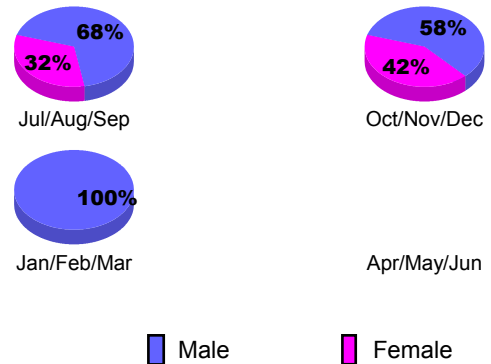

Membership Results 2012-2013
Goal, New, Dropped, Gain/Loss

Gender Comparison 2012-2013

Membership Gain/Loss 2012-2013

GMT: **Andre Nimchuk**

Location: **WASHINGTON**

GMT CA: **2**

CLUBS

Month	New Club Goal	Actual New Clubs	Actual Dropped Clubs	Gain/Loss of Clubs
2012-2013				
Jul/Aug/Sep		0	0	0
Oct/Nov/Dec		0	0	0
Jan/Feb/Mar		0	0	0
Apr/May/June		0	0	0
Totals		0	0	0

Club Results 2012-2013

Goal, New, Dropped, Gain/Loss

YTD Status Quo Clubs 2012-2013

Status Quo Clubs Compared to Status Quo Members

Club Gain/Loss 2012-2013

MEMBERSHIP

Month	Net Memb Goal	Actual New Memb	Actual Dropped Memb	Gain/Loss of Memb
2012-2013				
Jul/Aug/Sep		12	68	-56
Oct/Nov/Dec		21	13	8
Jan/Feb/Mar		14	18	-4
Apr/May/June		15	17	-2
Totals		62	116	-54

Membership Results 2012-2013

Goal, New, Dropped, Gain/Loss

Gender Comparison 2012-2013

Membership Gain/Loss 2012-2013