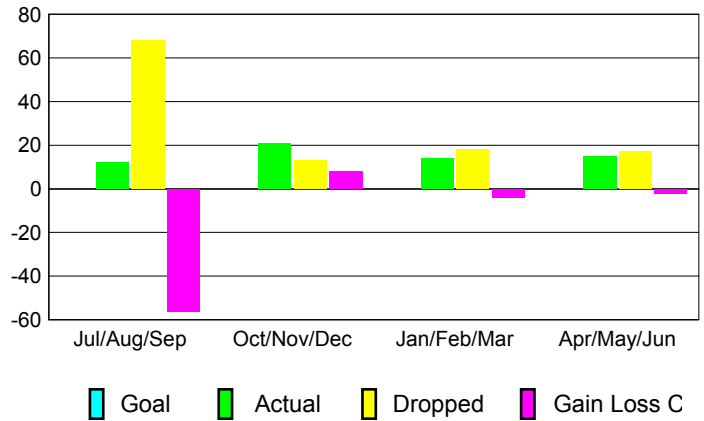

Club Results 2012-2013
Goal, New, Dropped, Gain/Loss

YTD Status Quo Clubs 2012-2013

Status Quo Clubs Compared to Status Quo Members

Club Gain/Loss 2012-2013

MEMBERSHIP

Month	Net Memb Goal	Actual New Memb	Actual Dropped Memb	Gain/Loss of Memb
2012-2013				
Jul/Aug/Sep		9	38	-29
Oct/Nov/Dec		21	40	-19
Jan/Feb/Mar		16	10	6
Apr/May/June		15	39	-24
Totals		61	127	-66

Membership Results 2012-2013
Goal, New, Dropped, Gain/Loss

Gender Comparison 2012-2013

Membership Gain/Loss 2012-2013

GMT: **Andre Nimchuk**

Location: **WASHINGTON**

GMT CA: **2**

CLUBS

Month	New Club Goal	Actual New Clubs	Actual Dropped Clubs	Gain/Loss of Clubs
2012-2013				
Jul/Aug/Sep		0	0	0
Oct/Nov/Dec		0	0	0
Jan/Feb/Mar		0	0	0
Apr/May/June		0	0	0
Totals		0	0	0

Club Results 2012-2013

Goal, New, Dropped, Gain/Loss

YTD Status Quo Clubs 2012-2013

Status Quo Clubs Compared to Status Quo Members

Club Gain/Loss 2012-2013

MEMBERSHIP

Month	Net Memb Goal	Actual New Memb	Actual Dropped Memb	Gain/Loss of Memb
2012-2013				
Jul/Aug/Sep		12	68	-56
Oct/Nov/Dec		21	13	8
Jan/Feb/Mar		14	18	-4
Apr/May/June		15	17	-2
Totals		62	116	-54

Membership Results 2012-2013

Goal, New, Dropped, Gain/Loss

Gender Comparison 2012-2013

Membership Gain/Loss 2012-2013