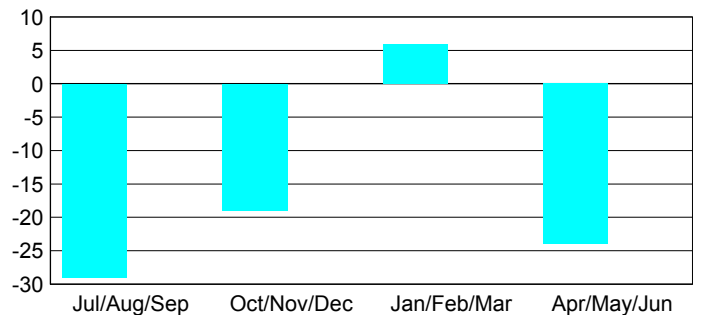

GMT: **Andre Nimchuk**

Location: **BRITISH COLUMBIA**

GMT CA: **2**

CLUBS

Month	New Club Goal	Actual New Clubs	Actual Dropped Clubs	Gain/Loss of Clubs
2012-2013				
Jul/Aug/Sep		0	0	0
Oct/Nov/Dec		0	1	-1
Jan/Feb/Mar		0	0	0
Apr/May/June		0	1	-1
Totals		0	2	-2

Club Results 2012-2013
Goal, New, Dropped, Gain/Loss

YTD Status Quo Clubs 2012-2013

Status Quo Clubs Compared to Status Quo Members

Club Gain/Loss 2012-2013

MEMBERSHIP

Month	Net Memb Goal	Actual New Memb	Actual Dropped Memb	Gain/Loss of Memb
2012-2013				
Jul/Aug/Sep		9	38	-29
Oct/Nov/Dec		21	40	-19
Jan/Feb/Mar		16	10	6
Apr/May/June		15	39	-24
Totals		61	127	-66

Membership Results 2012-2013
Goal, New, Dropped, Gain/Loss

Gender Comparison 2012-2013

Membership Gain/Loss 2012-2013

GMT: **Andre Nimchuk**

Location: **WASHINGTON**

GMT CA: **2**

CLUBS

Month	New Club Goal	Actual New Clubs	Actual Dropped Clubs	Gain/Loss of Clubs
2012-2013				
Jul/Aug/Sep		0	0	0
Oct/Nov/Dec		0	0	0
Jan/Feb/Mar		0	0	0
Apr/May/June		0	0	0
Totals		0	0	0